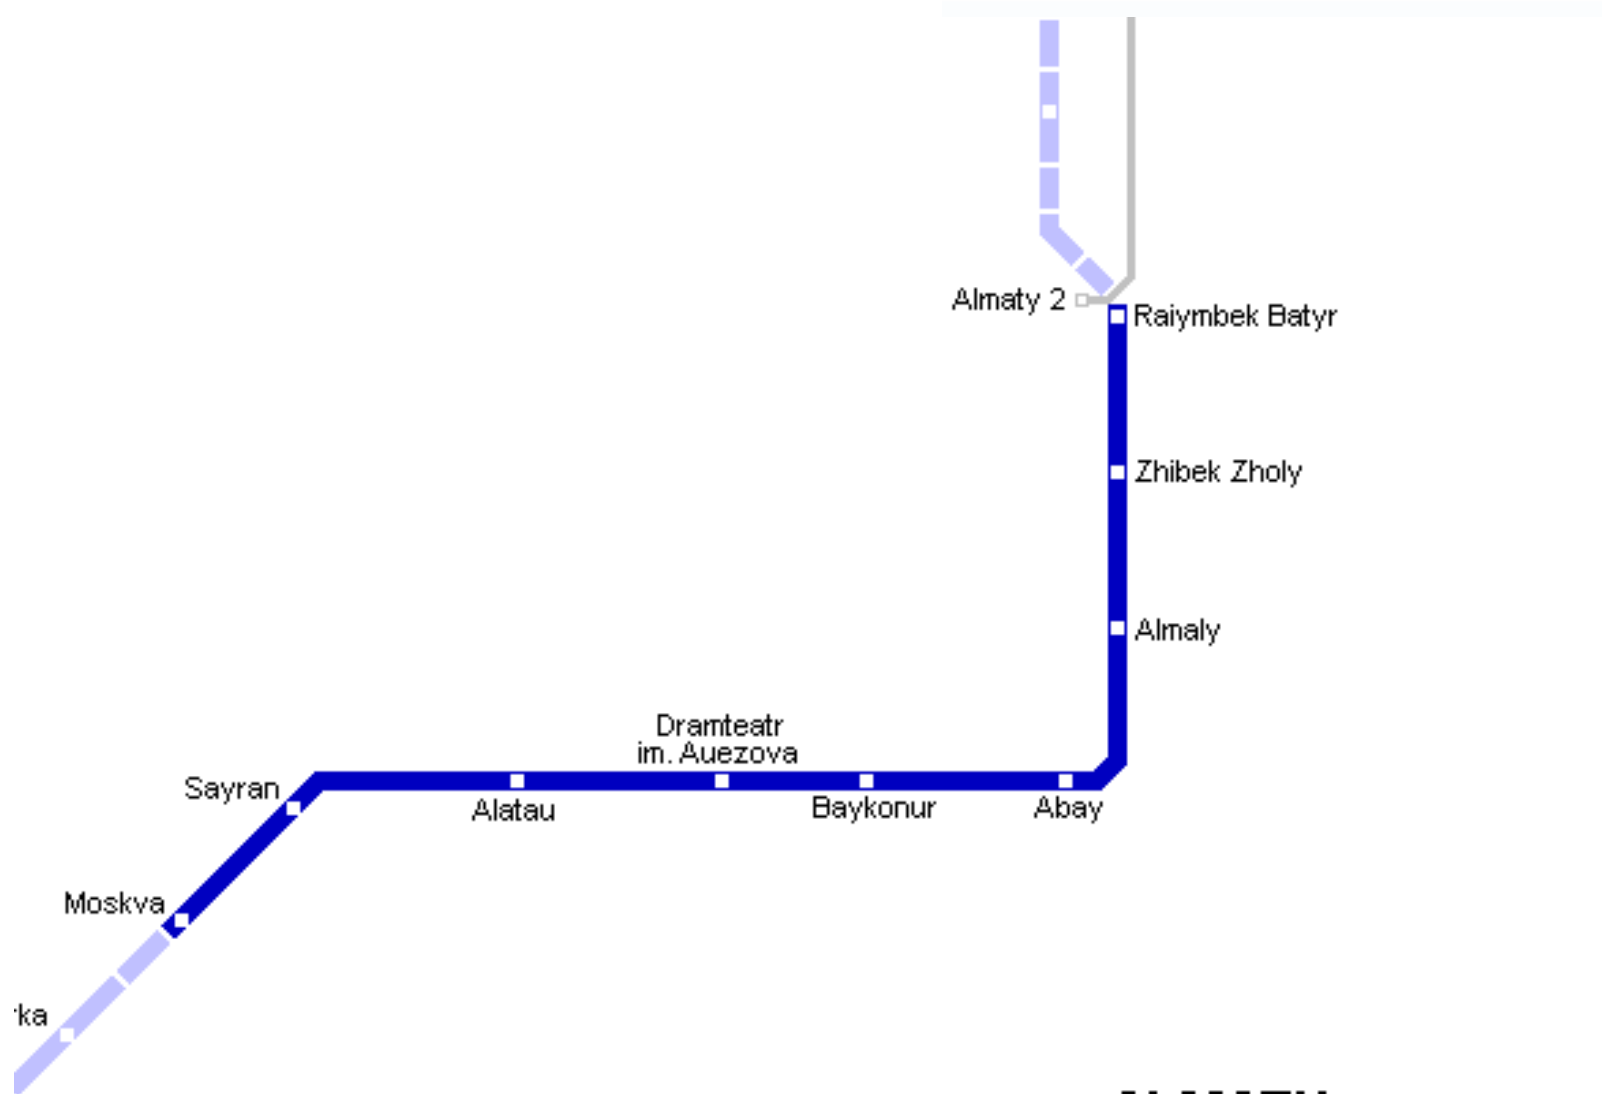

ORLOV LAW ALMATY OFFICE DIRECTION GUIDE

Company Address:

Level 6, Parkview Office Tower Business Center
77 Kunaev Street, Medeuskiy District

How to Get Here:

By Subway:

Zhibek Zholy station.

ALMATY

	Metro in operation
	under construction
	planned